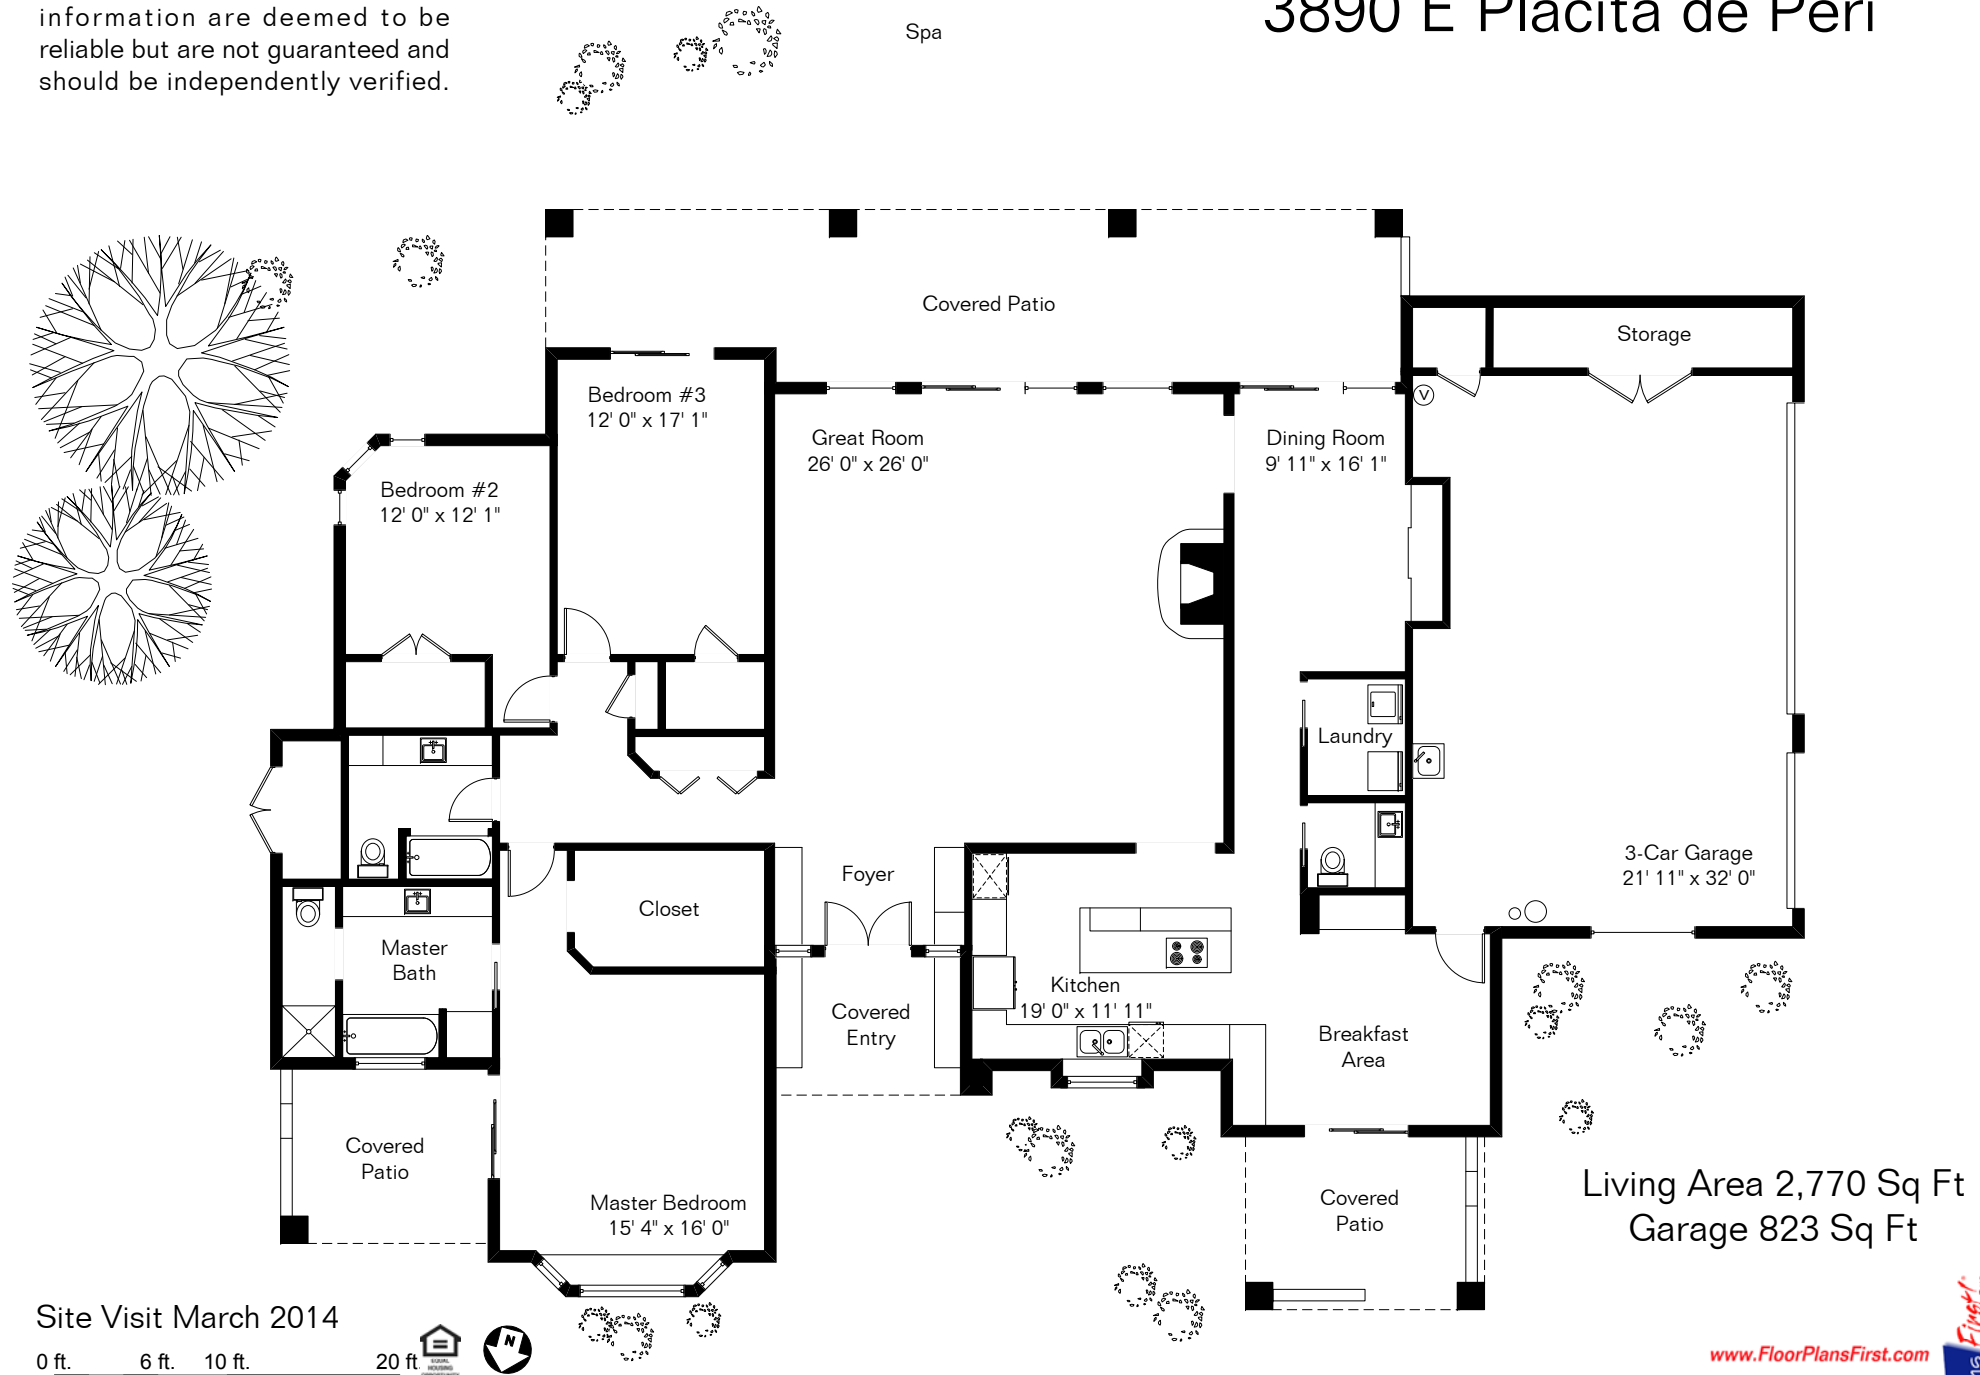

The square footages and room size information are deemed to be reliable but are not guaranteed and should be independently verified.

3890 E Placita de Peri

Site Visit March 2014

Copyright 2014 Floor Plans First! LLC
All Rights Reserved.

www.FloorPlansFirst.com

Toll Free (877) 887-1500
Voice (520) 881-1500
Fax (520) 791-7701

Floor Plans First!
See the Floor Plan First!